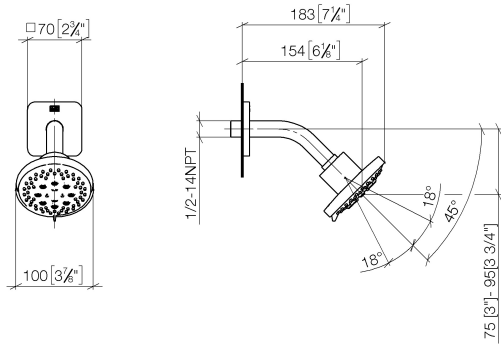

**DORNBACHT YARRE Shower head - Chrome**

---

28 504 832

- 180-210mm projection
- ball-joint pivotable through 30°
- normal flow
- with anti-scale system
- spray head Ø 100mm
- rosette Ø 55 mm
- 1/2" connection
- max. flow 7.6 l/min
- rosette Ø 55 mm

	Chrome	28 504 832-00
	Soft Black	28 504 832-69

**Recommended miscellaneous**

---

**Concealed wall elbow - 35 085 970 90**

## DORNBRAUCH YARRE Shower head - Chrome

28 504 832

mm [inches]

### Certificates

LGA\_28661.

WRAS\_240202028.

**DORNBACHT YARRE Shower head - Chrome**

28 504 832

**Spare parts list**

No.	Item Number	Name	Quantity used	Delivery time
1	90 27 83 016 00-00	rosette	1	2
2	90 11 03 011 10-00	connection	1	2