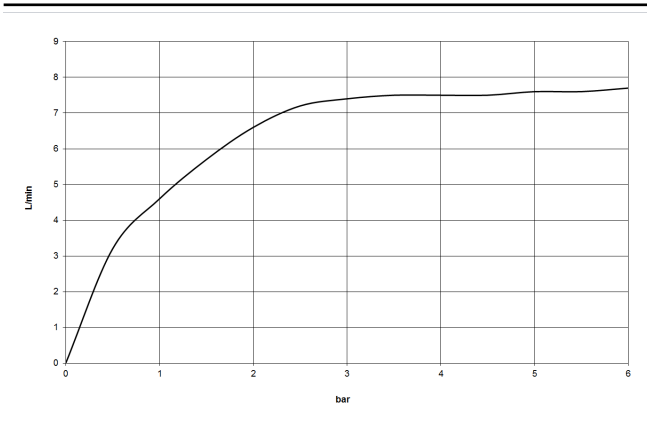

**DORNBACHT YARRE Shower head - Chrome**

---

28 504 832

- 180-210mm projection
- ball-joint pivotable through 30°
- normal flow
- with anti-scale system
- spray head Ø 100mm
- rosette Ø 55 mm
- 1/2" connection
- max. flow 7.6 l/min
- rosette Ø 55 mm

	Chrome	28 504 832-00
	Soft Black	28 504 832-69

**Recommended miscellaneous**

---

**Concealed wall elbow - 35 085 970 90**

## DORNBRAUCH YARRE Shower head - Chrome

28 504 832

mm [inches]

### Flow rate chart