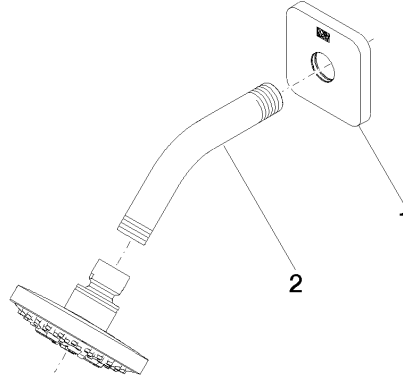

**DORNBACHT YARRE Shower head - Chrome**

---

28 504 832

- 180-210mm projection
- ball-joint pivotable through 30°
- normal flow
- with anti-scale system
- spray head Ø 100mm
- rosette Ø 55 mm
- 1/2" connection
- max. flow 7.6 l/min
- rosette Ø 55 mm

## DORNBRAUCH YARRE Shower head - Chrome

28 504 832

mm [inches]

### Flow rate chart

### Certificates

LGA\_28661.

WRAS\_240202028.

**DORNBACHT YARRE Shower head - Chrome**

28 504 832

**Spare parts list**

No.	Item Number	Name	Quantity used	Delivery time
1	90 27 83 016 00-00	rosette	1	2
2	90 11 03 011 10-00	connection	1	2